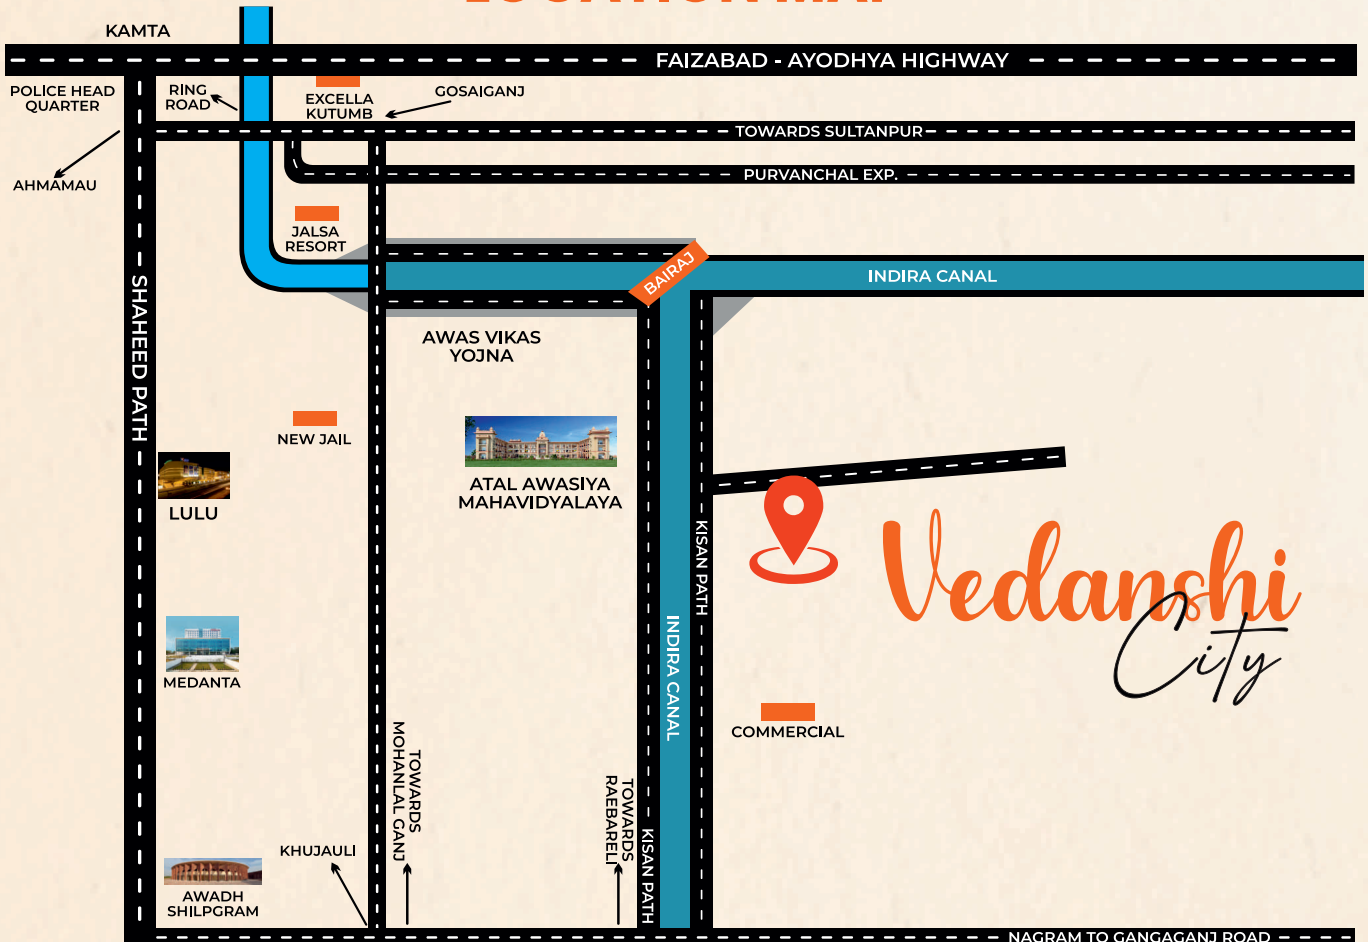

# VEDANSHI CITY

- ◆ **Vedanshi City** Strategically Situated At **Kisan Path** The Most Appreciable Area of Lucknow.
- ◆ 104 Km Long **Kisan Path** Connecting Every Ring Road of Lucknow.
- ◆ **Kisan Path** is Encouraging Sub-cluster Development, Boosting Trade, Employment, Tourism, and Real Estate Expansion.
- ◆ Project Location Bang on Indira Canal Near By Wide Nagram Road and Achli Khaira Bairaj Near With **Atal Awasiya School**.
- ◆ **Awasiya Vikas Yojna** is Coming Very Soon Near By Jail Camp. Area and Many More Up Coming Project Near **Kisanpath**.
- ◆ National Institute Of Pharmaceutical Education And Research [**NIPER**] is Also Situated Near By **Vedanshi City**.
- ◆ **Indira Canal** is projected to be developed by Irrigation department.
- ◆ This Area is The Part of Lucknow **SCR** Which is Developing By The UP Govt. in The Line of Delhi **NCR**.

- 10 Km

PGI

- 15 Km

Shaheed Path

- 16 Km

Ekana Stadium/IT City

- 17 Km

Medanta Hospital

- 18 Km

Lulu Mall

- 20 Km

Airport

- 28 Km

# LOCATION MAP

**Vedanshi City**